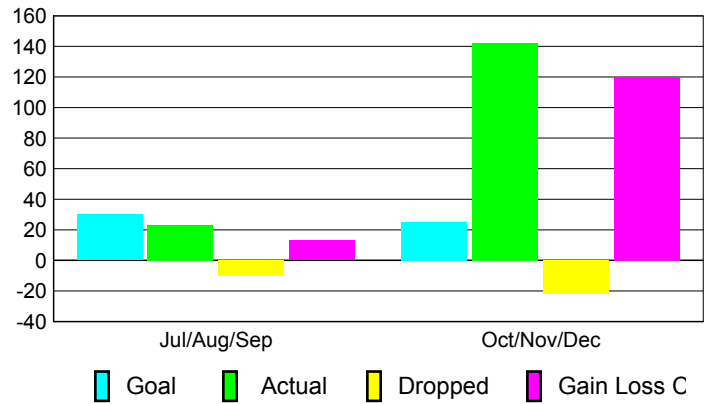

Membership Results 2010-2011

Goal, New, Dropped, Gain/Loss