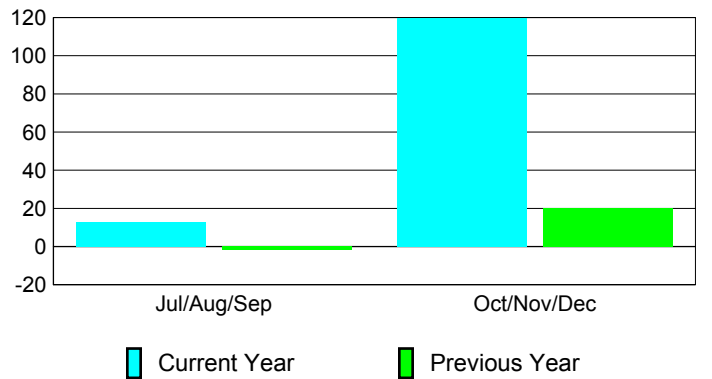

Comparison of Membership Gain/Loss

Current Year Compared to the Previous Year