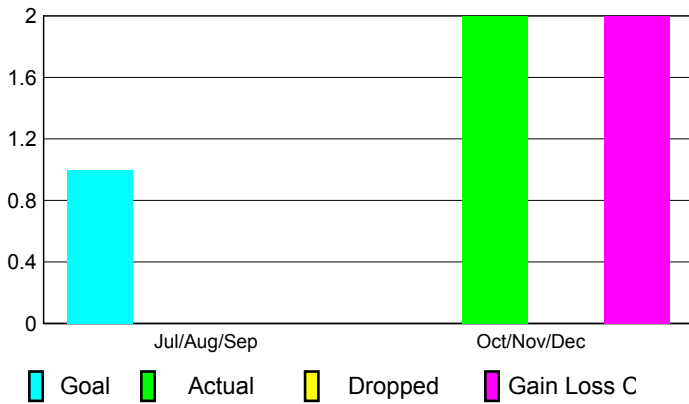

2010-2011 GMT Reports for District (or Undistricted) **District M 2**

GMT: **Mr. Pedro Mario Marrello**

Location: **PARAGUAY**

GMT CA: **3**

CLUBS

**Club Results
2010-2011**

**Clubs
2009-2010**

Month	New Club Goal	Actual New Clubs	Actual Dropped Clubs	Gain/Loss of Clubs	Gain/Loss of Clubs
Jul/Aug/Sep	1	0	0	0	0
Oct/Nov/Dec	0	2	0	2	0
Totals	1	2	0	2	0

Club Results 2010-2011

Goal, New, Dropped, Gain/Loss

Comparison of Club Gain/Loss

Current Year Compared to the Previous Year

YTD Status Quo Clubs 2010-2011

Status Quo Clubs Compared to Status Quo Members

MEMBERSHIP